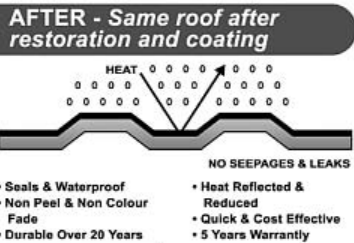

Established
SINCE
1996

ROOF RESTORATION COATING

5 YEARS WARRANTY
Full time crew to attend to emergency or reported services

The Key To A New Roof

AN AUSTRALIAN TECHNOLOGY 'Wapol Roof Coating Systems' Is applicable for concrete & terracotta tiles, metal decks and asbestos roofs.

- Prevent and stop corrosion for metal decks
- Seals asbestos roof from loose asbestos fibres
- Waterproof R.C. flat roof

WAPOL
ROOF COATING SYSTEMS
4 TO 5 COAT SYSTEM

BEWARE

Wrong Application and cheap imitation causes Peeling, Fading & Leaking

Exclusive Agent & Applicator for Malaysia

RAINBOW ROOFGUARD SDN BHD (359504-A)

No.3, Jalan Rajawali 2, Bandar Puchong Jaya,
47100 Puchong, Selangor Darul Ehsan.

TEL : 03-8070 6688 FAX : 03-8070 8530

BRANCHES

• Johor Bahru Tel: 07-355 0386
• Batu Pahat Tel: 07-432 7316

Roof Restoration & Coating Specialist

M18

SPORT

STARMETRO, WEDNESDAY 5 MARCH 2008

Swim club bags five medals

Winners take part in tourney for the first time

By Y.P. SIVAM

sivam@thestar.com.my

DOLPHIN SPORTS, a swimming club based at the Panasonic Sport Centre in Shah Alam, is encouraged with its impressive members' turnout at the Selangor Age Group swimming championships held at the Darul Ehsan Aquatic Centre in Shah Alam recently.

In the three-day championships, the club, which had registered 73 participants, won five bronze medals. And coach L.B. Lee had reason to be happy as all the medal winners were taking part in a competition for the first time.

The medal winners were Low Qie Ling, Franziska Lee, Yu Shu Qi, Izz Danial and Kenneth Loh. Yu is only seven and has shown her potential. Lee said the swimmers' successful outing had prompted them to intensify the training programmes.

"We have to look ahead and groom the swimmers for other more challenging competitions. Our vision is to see them representing their schools, the district and subsequently the state," he said.