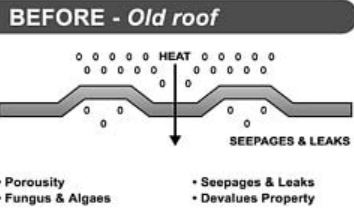

Established
SINCE
1996

ROOF RESTORATION COATING

5 YEARS WARRANTY
Full time crew to attend to emergency or reported services

The Key To A New Roof

AN AUSTRALIAN TECHNOLOGY 'Wapol Roof Coating Systems' Is applicable for concrete & terracotta tiles, metal decks and asbestos roofs.

- Prevent and stop corrosion for metal decks
- Seals asbestos roof from loose asbestos fibres
- Waterproof R.C. flat roof

WAPOL
ROOF COATING SYSTEMS
4 TO 5 COAT SYSTEM

BEWARE

Wrong Application and cheap imitation causes Peeling, Fading & Leaking

Exclusive Agent & Applicator for Malaysia

RAINBOW ROOFGUARD SDN BHD (359504-A)

No.3, Jalan Rajawali 2, Bandar Puchong Jaya,
47100 Puchong, Selangor Darul Ehsan.

TEL : 03-8070 6688 FAX : 03-8070 8530

BRANCHES

• Johor Bahru Tel: 07-355 0386
• Batu Pahat Tel: 07-432 7316

Roof Restoration & Coating Specialist

M18

SPORT

STARMETRO, WEDNESDAY 5 MARCH 2008

Swim club bags five medals

Winners take part in tourney for the first time

By Y.P. SIVAM

sivam@thestar.com.my

DOLPHIN SPORTS, a swimming club based at the Panasonic Sport Centre in Shah Alam, is encouraged with its impressive members' turnout at the Selangor Age Group swimming championships held at the Darul Ehsan Aquatic Centre in Shah Alam recently.

In the three-day championships, the club, which had registered 73 participants, won five bronze medals. And coach L.B. Lee had reason to be happy as all the medal winners were taking part in a competition for the first time.

The medal winners were Low Qie Ling, Franziska Lee, Yu Shu Qi, Izz Danial and Kenneth Loh. Yu is only seven and has shown her potential. Lee said the swimmers' successful outing had prompted them to intensify the training programmes.

"We have to look ahead and groom the swimmers for other more challenging competitions. Our vision is to see them representing their schools, the district and subsequently the state," he said.